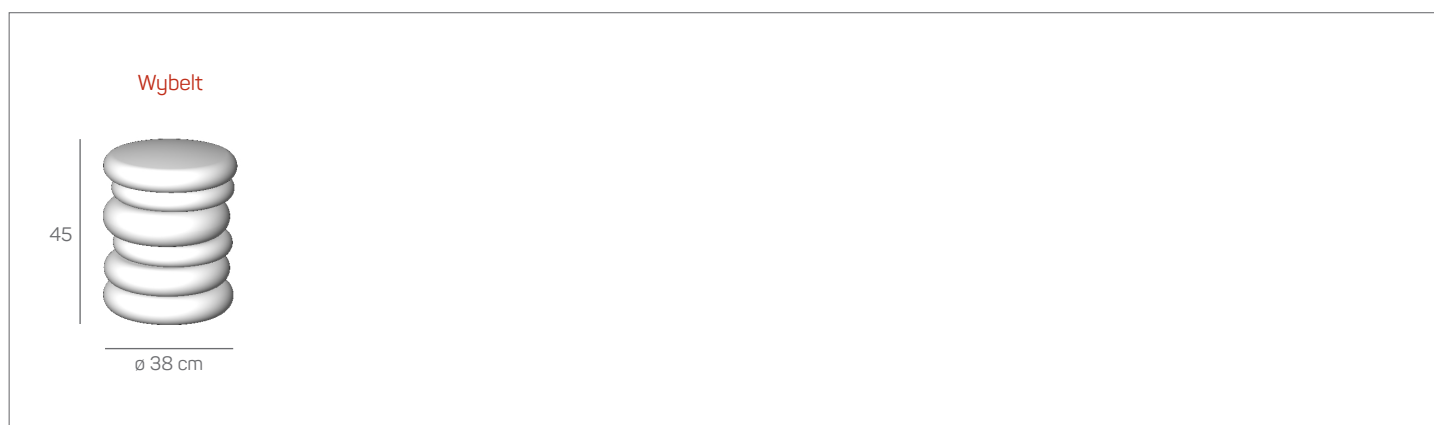

Wybelt

The Wybelt is a beautiful seating element with an equally beautiful story. The Wybelt is made of regenerate, which means that residual is used. The seating element can be recycled infinitely without loss of quality and this makes it 100% circular. The Wybelt can be used on both sides, so everyone can determine for themselves whether they want to wiggle or not.

Wybelt

Specifications

- seating height 45 cm
- diameter \varnothing 38 cm

Materials

- post-consumer plastic waste